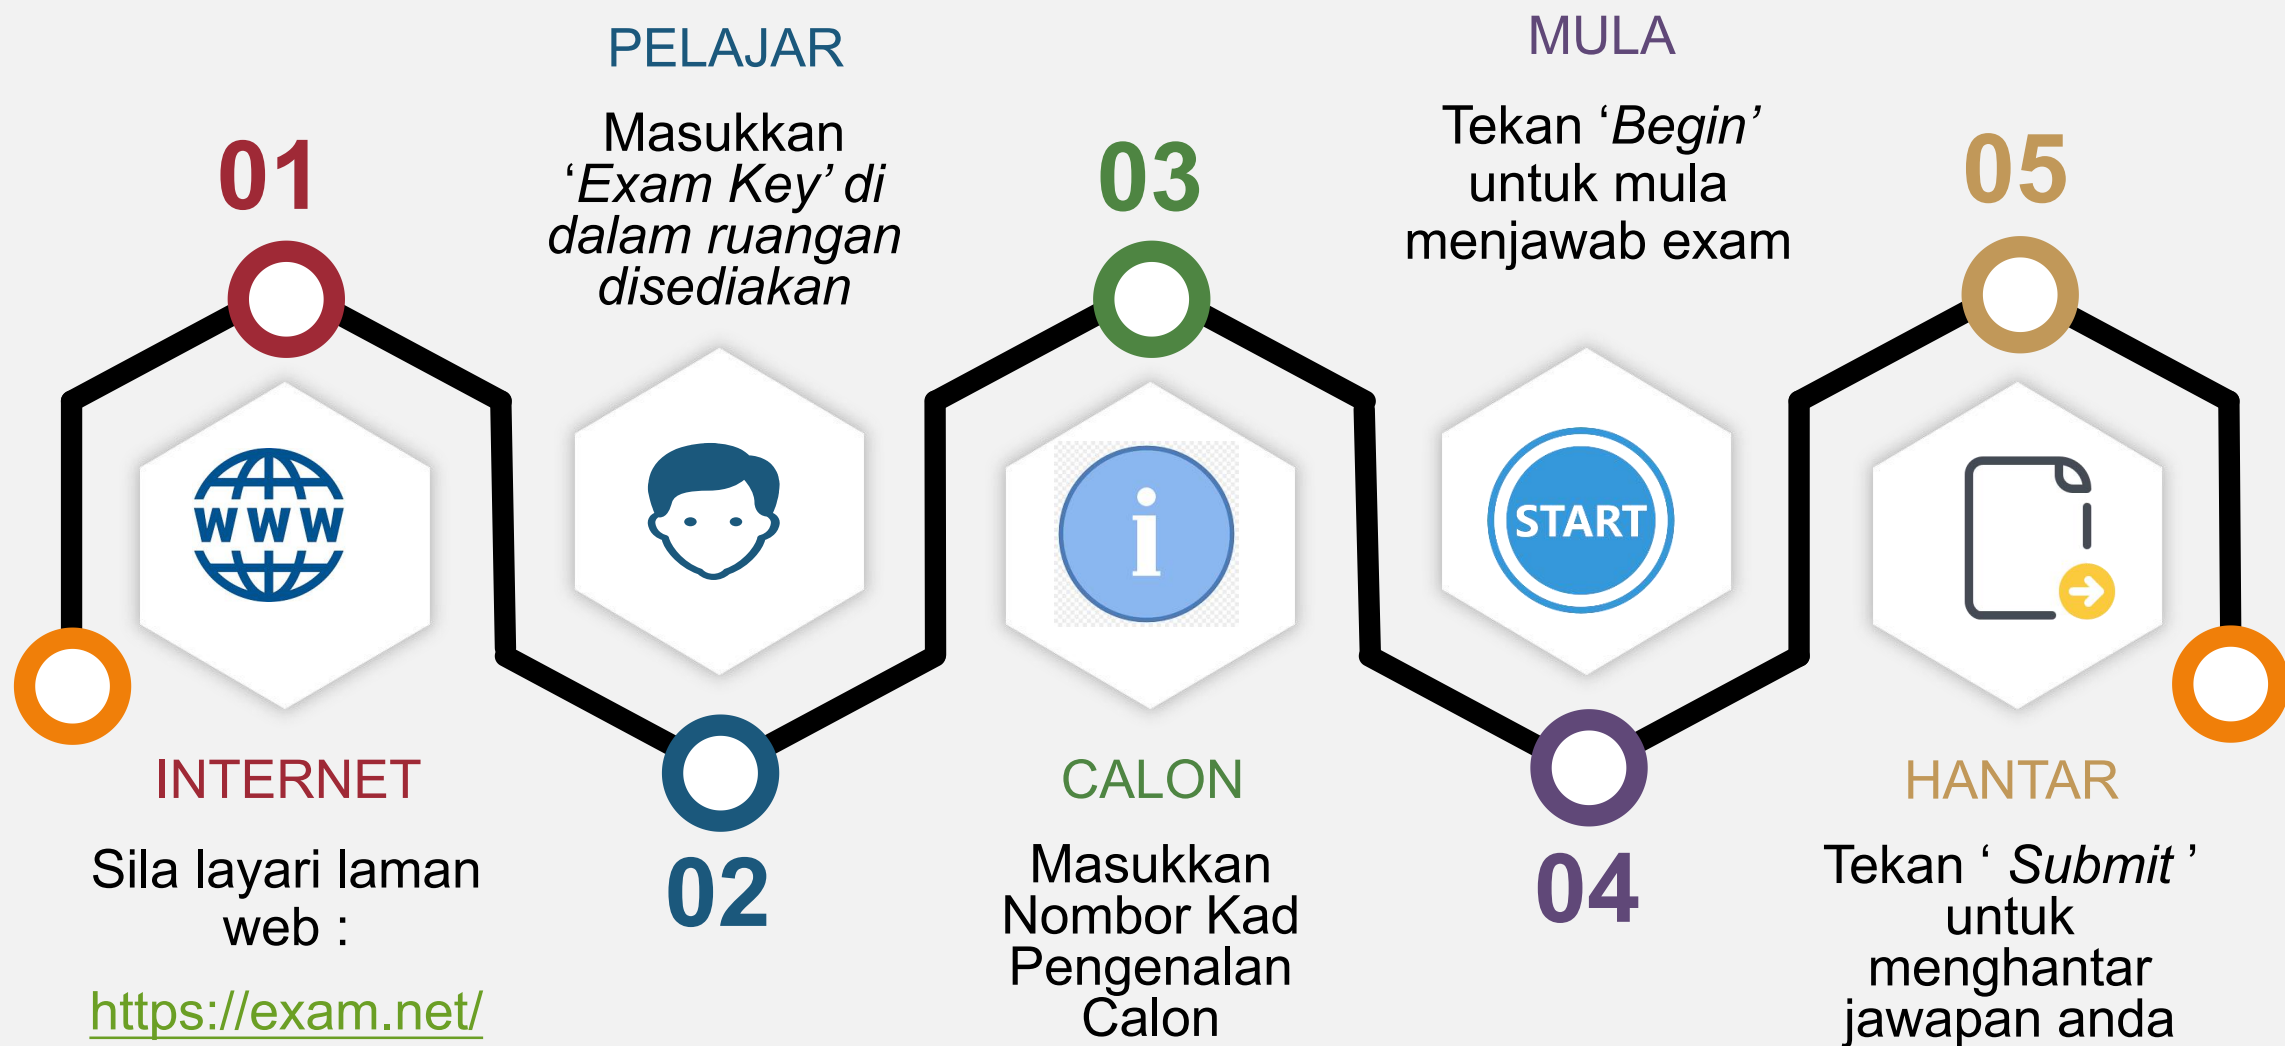

Cara Menggunakan Exam.net

* Sila Tekan Gambar Icon untuk melihat contoh

Contoh Langkah Ke - 2

The screenshot shows the Exam.net website interface. At the top left is the Exam.net logo and a language selector set to 'English'. At the top right are navigation links: 'REMOTE EXAMINATIONS, PRICING AND MORE INFO', 'ABOUT US', 'PRESS', and 'SUPPORT'. The main content area features a modal window with two tabs: 'Student' (selected) and 'Teacher'. Below the tabs, there is a 'Student' label with a graduation cap icon. A text input field contains the alphanumeric string 'uZViBj|'. To the right of the input field is an orange arrow pointing left, followed by the text 'Masukkan Exam Key×'. Further right is a dark blue button labeled 'NEXT'. At the bottom of the page, there is a cookie consent banner with the text: 'This website uses cookies to improve the user experience. [Read more here.](#) By continuing to use Exam.net, you agree to this.' and an 'OK' button.