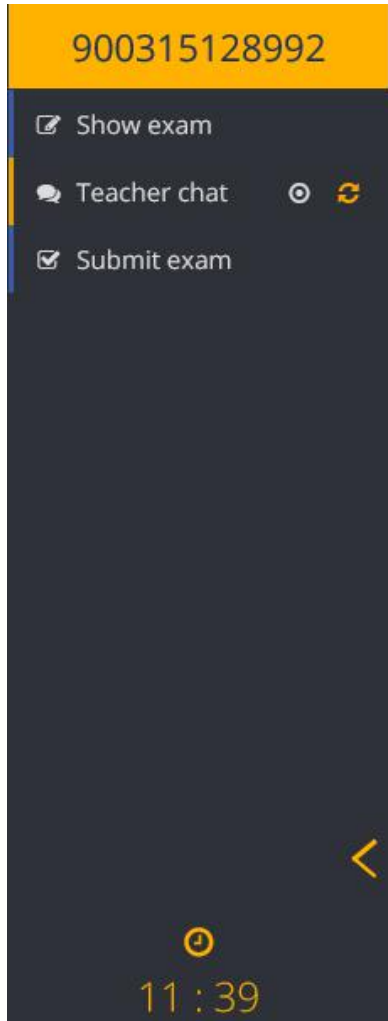

Contoh Langkah Ke - 4

Tekan Untuk Mula
Menjawab Exam